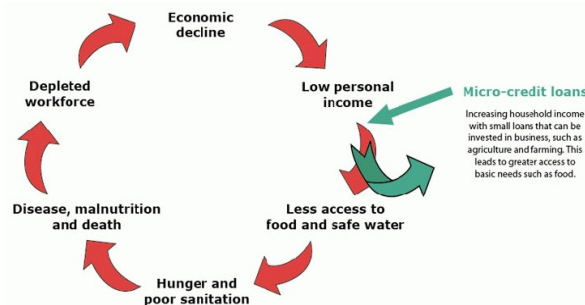

Tour Schedule		
Dates	Weekly Starting City	Weekly Mileage
June 30- July 5	Seattle WA	286 Miles
July 7-12	Kennewick, WA	319 Miles
July 14-19	Boise, ID	407 Miles
July 21-26	Salt Lake City, UT	503 Miles
July 28 - Aug 2	Denver, CO	551 Miles
Aug 4-9	Fremont, NE	495 Miles
Aug 11-16	Madison, WI	345 Miles
Aug 18-23	Grand Rapids, MI	391 Miles
August 25-30	St. Catharines, Canada (ending in Jersey City, NJ)	393 Miles